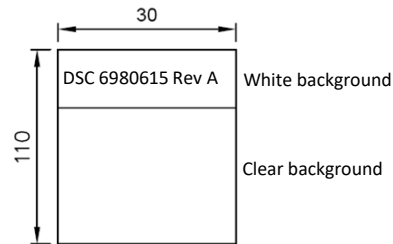

Ethernet
Derived from
Bel Inc.
BM-6AJPK003F

Label Details
Similar design may be substituted

Connector A		Connector B	
Pin	Connector A Signals	Pin	Wire color
3	MGBE0_MAG_A_HDR_P	1	White-Orange
4	MGBE0_MAG_A_HDR_N	2	Orange
5	MGBE0_MAG_B_HDR_P	3	White-Green
6	MGBE0_MAG_B_HDR_N	6	Green
7	MGBE0_MAG_C_HDR_P	4	Blue
8	MGBE0_MAG_C_HDR_N	5	White-Blue
9	MGBE0_MAG_D_HDR_P	7	White-Brown
10	MGBE0_MAG_D_HDR_N	8	Brown

NOTES:

1. ALL DIMENSIONS ARE "MM".
2. THE PRODUCT MUST BE COMPLY WITH THE DIRECTIVE OF ROHS.
3. PACKAGE: 1PC/BAG.

Diamond Systems Corp.
Cable no. 6980615 Rev A
CAT6 10Gb Ethernet Cable

www.diamondsystems.com